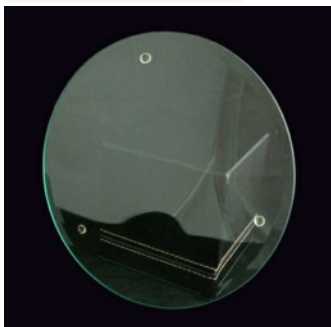

HENSTRIDGE (h 15cm)
(wt 1000g) boxed

The Secret Garden 2012 Glass Shapes Candles, plates, coasters and lamps

CHURCH ROUND
CANDLE (h 14cm)
(wt 600g) not boxed

New for 2012

REDLYNCH (coaster)
(D 9cm)
(wt 250g) boxed