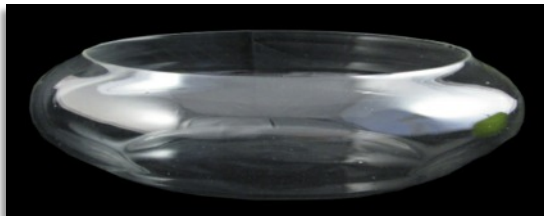

WAREHAM (h 35cm)
(wt 450g) boxed

SHERBORNE (h 20 - 30cm)
(wt 1800g) boxed

While stocks last

WINTERBORNE (h 23 - 28cm)
(wt 800g) boxed

BINGHAM (h 8cm x 25cm)
(wt 650g) boxed

New for 2012

MILBORNE (h 8cm)
(wt 450g) not boxed

RINGWOOD (D 20cm)
(wt 300g) boxed

SALISBURY (21cm sq)
(wt 250g) boxed

TALBOT (40watt electrical lamp)
(h 22cm)
(wt 1100g) boxed

The Secret Garden 2012 Glass Shapes

While stocks last

PARLEY (h 10cm)
(wt 400g) boxed