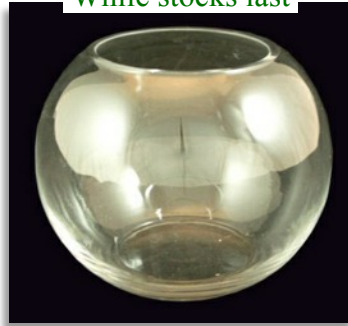

RINGWOOD (D 20cm)
(wt 300g) boxed

SALISBURY (21cm sq)
(wt 250g) boxed

TALBOT (40watt electrical lamp)
(h 22cm)
(wt 1100g) boxed

The Secret Garden 2012 Glass Shapes

While stocks last

PARLEY (h 10cm)
(wt 400g) boxed

LANGTON
(h 19cm)
(wt 400g) boxed

VERWOOD
(h 19cm)
(wt 400g) boxed

While stocks last

HINTON (h 18cm)
(wt 500g) boxed

New for 2012

ANSFORD (h 19cm)
(wt 900g) boxed

FARNHAM (h15cm)
(wt 900g) boxed

DORCHESTER (h11cm)
(wt 266g) boxed