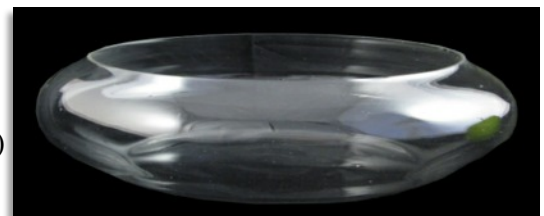

MOTCOMBE (h 16cm)
(wt 550g) boxed

New for 2012

TARRANT (h 11.5cm)
(wt 1000g) boxed

While stocks last

FERNDOWN (h 25cm)
(wt 400g) boxed

CHARMINSTER (h 25cm)
(wt 1350g) boxed

BRYANSTON (h 30cm)
(wt 1500g) boxed

While stocks last

STALBRIDGE (h 17cm)
(wt 1300g) boxed

While stocks last

BINGHAM (h 8cm x 25cm)
(wt 650g) boxed